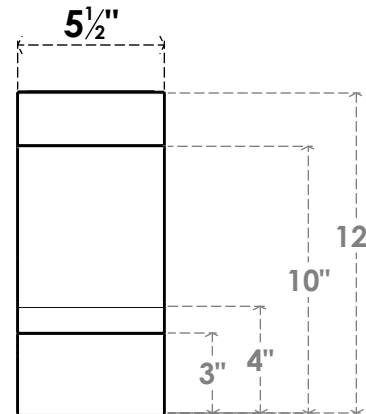

ITEM NUMBER: BRCPC055X12000X12000BOA

5 1/2"W X 12"D X 12"H BALBOA ARCHITECTURAL GRADE PVC CLOSED KNEE BRACE

SIDE PROFILE

FRONT PROFILE

ISOMETRIC

EKENA MILLWORK
2300 WEST MAIN ST.
CLARKSVILLE, TX 75426
TOLL FREE: 866-607-0453
WWW.EKENAMILLWORK.COM