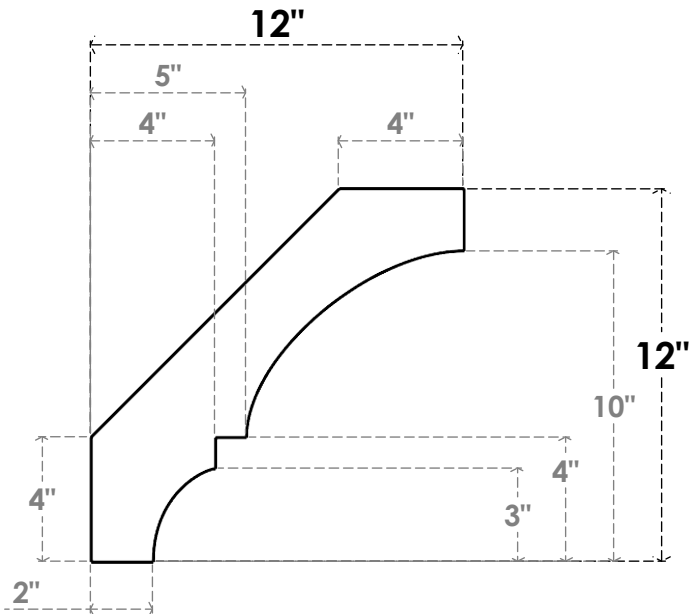

ITEM NUMBER: BRCPC055X12000X12000BOA

5 1/2"W X 12"D X 12"H BALBOA ARCHITECTURAL GRADE PVC CLOSED KNEE BRACE

SIDE PROFILE

FRONT PROFILE

ISOMETRIC

EKENA MILLWORK
2300 WEST MAIN ST.
CLARKSVILLE, TX 75426
TOLL FREE: 866-607-0453
WWW.EKENAMILLWORK.COM